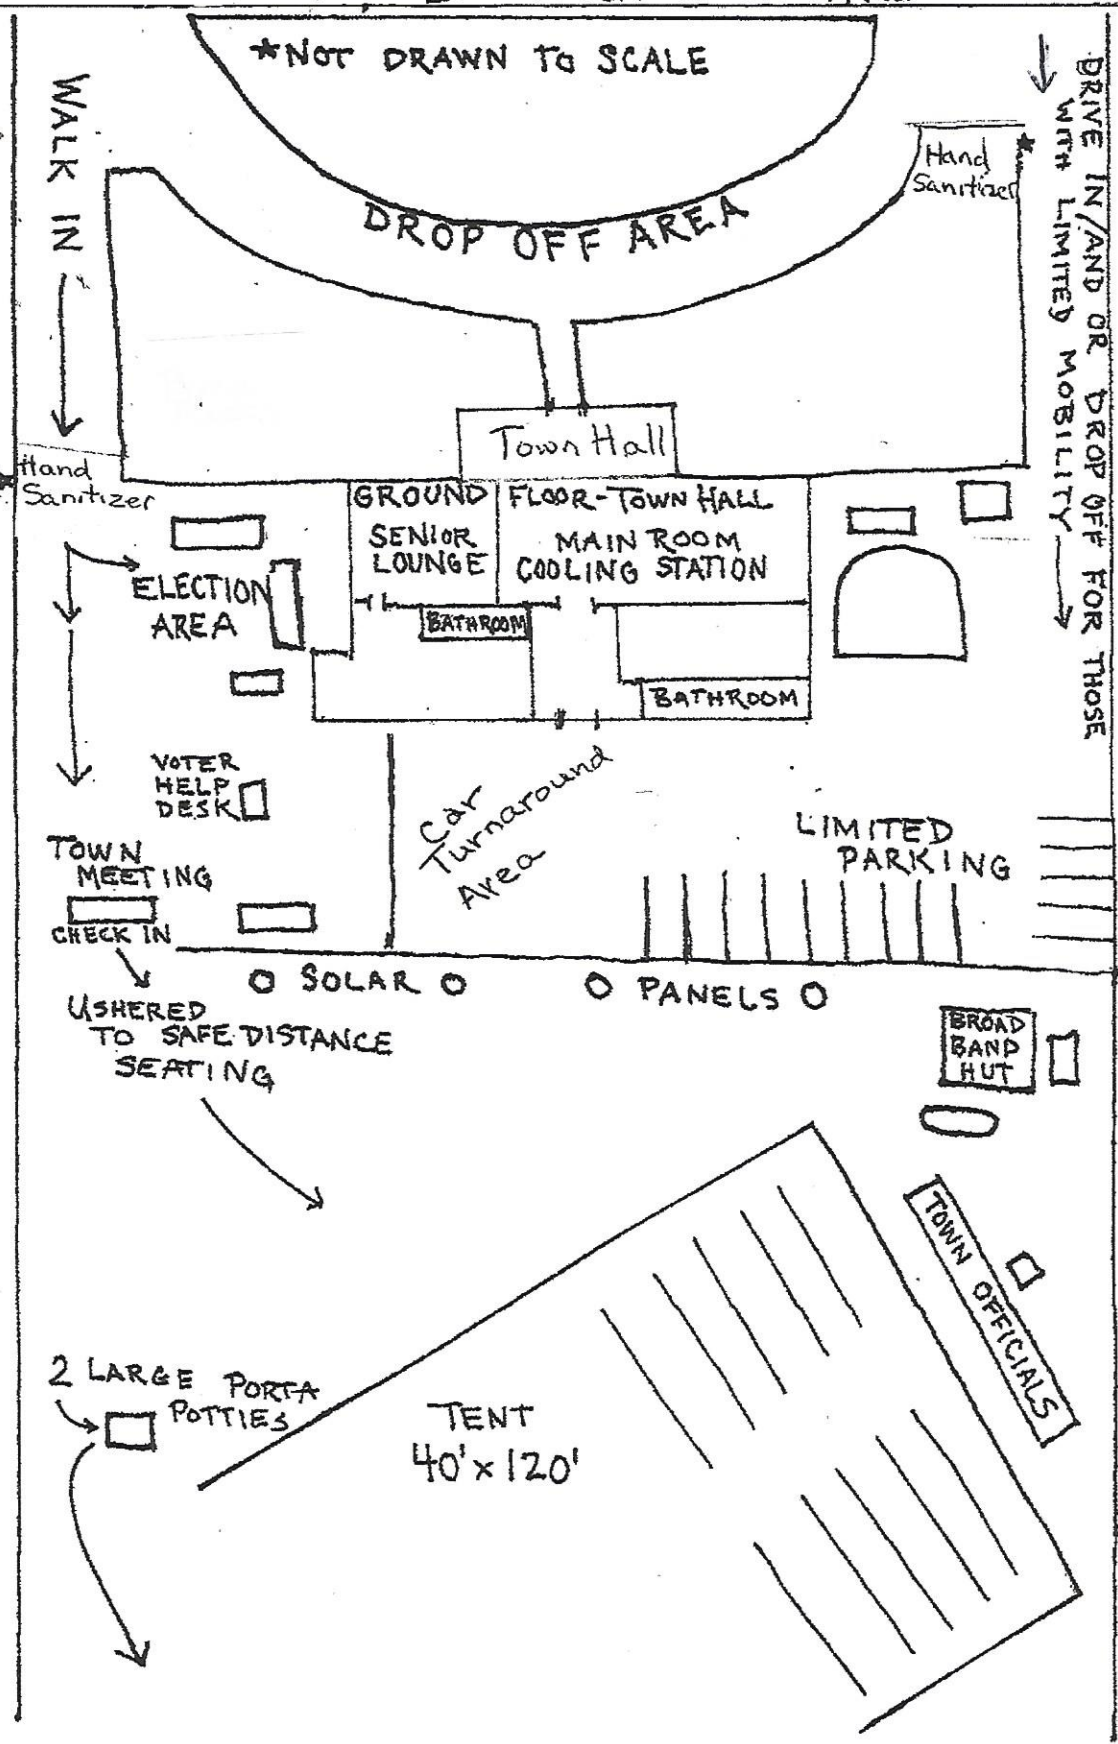

Wendell Rd

Town Common

Library

PARKING at LIBRARY, or TOWN COMMON, or HIGHWAY;
NOT FIRE DEPT or Post OFFICE

WALK IN

DRIVE IN/AND OR DROP OFF FOR THOSE WITH LIMITED MOBILITY

*NOT DRAWN TO SCALE

DROP OFF AREA

Town Hall

GROUND FLOOR-TOWN HALL

SENIOR LOUNGE

MAIN ROOM

COOLING STATION

BATHROOM

BATHROOM

ELECTION AREA

VOTER HELP DESK

TOWN MEETING

CHECK IN

Car Turnaround Area

LIMITED PARKING

SOLAR

PANELS

BROAD BAND HUT

USHERED TO SAFE DISTANCE SEATING

N
W+E
S

2 LARGE PORTA POTTIES

TENT 40'x120'

TOWN OFFICIALS