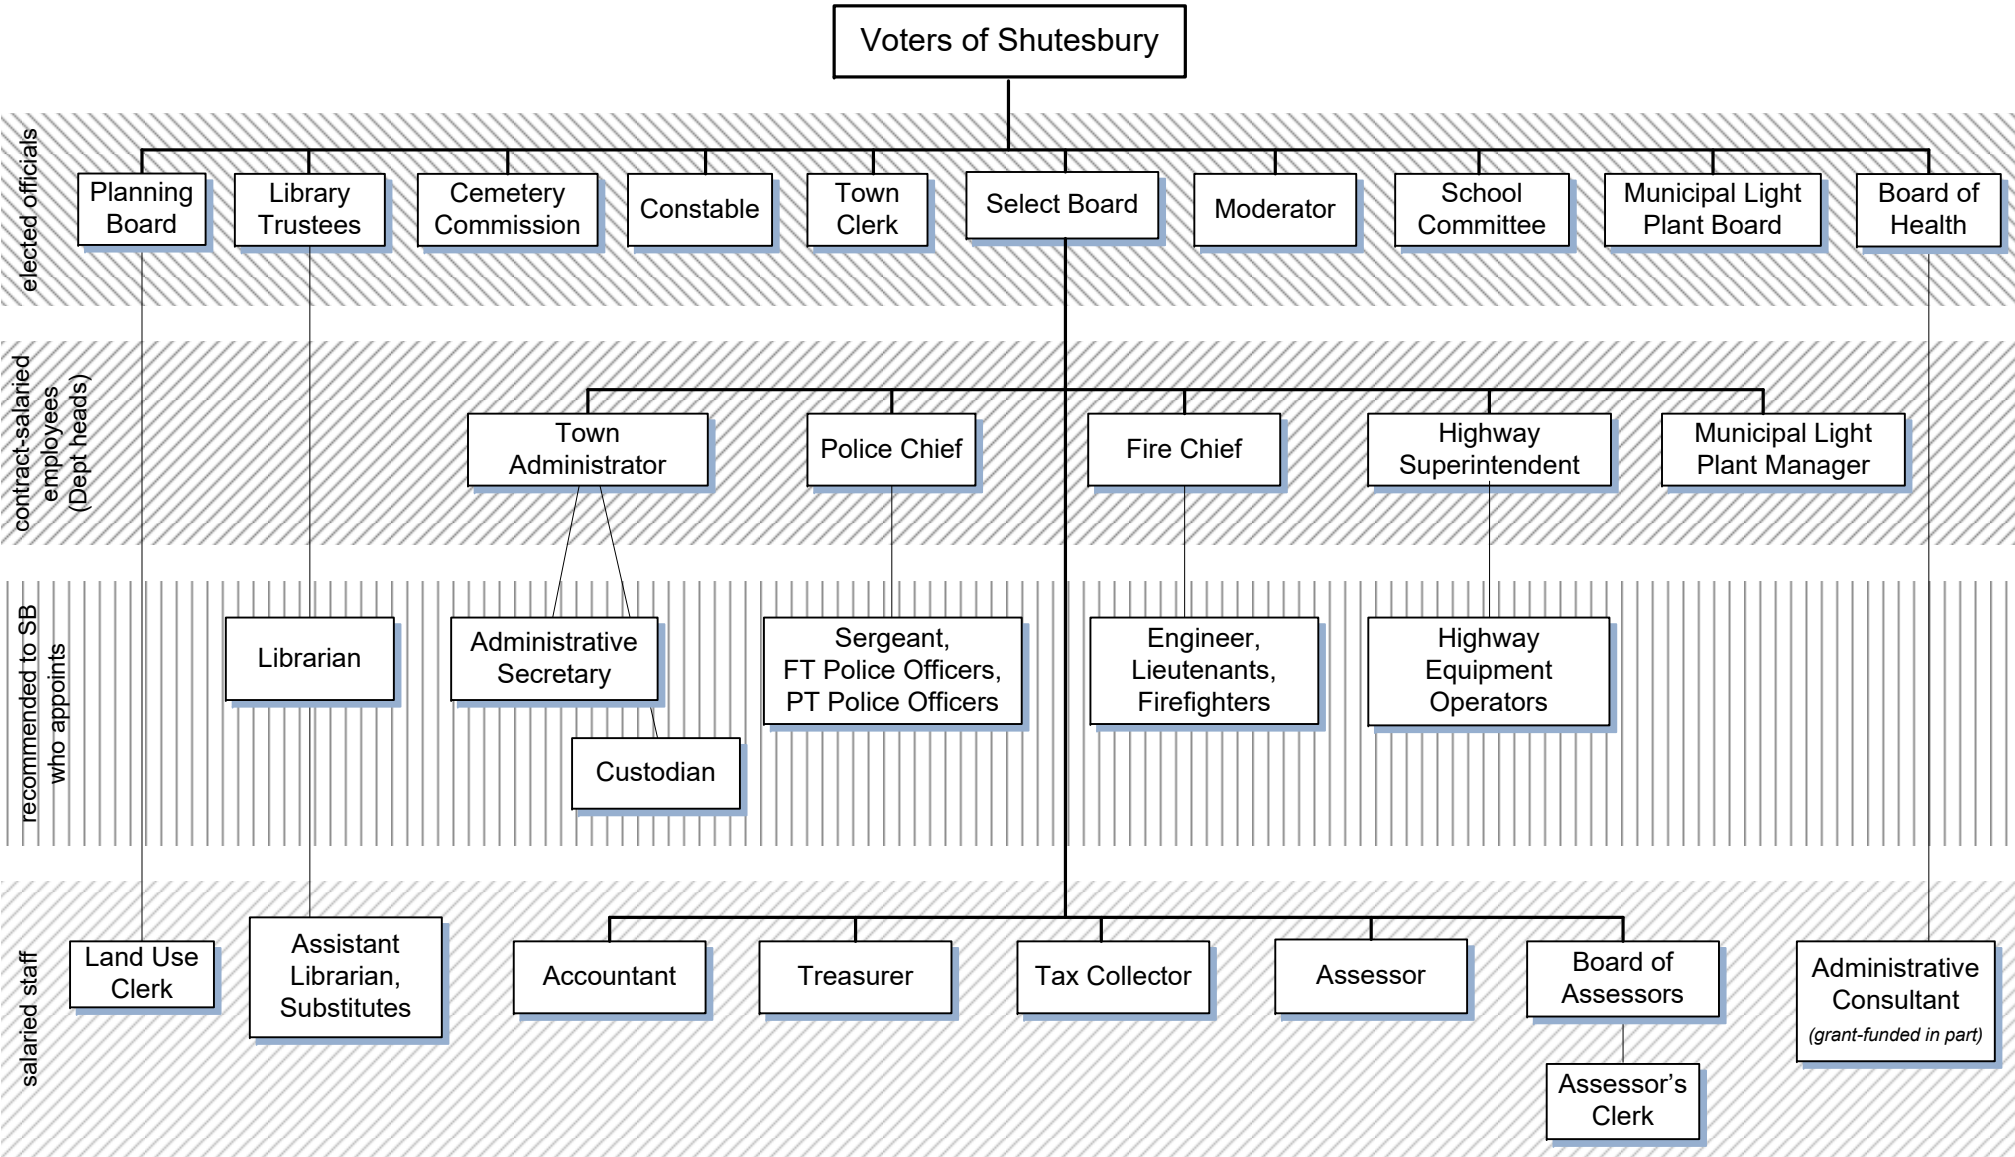

TOWN ORGANIZATIONAL CHART
SHUTESBURY, MA

Other Appointed Officials:

- Board of Registrars
- Deputy Constable
- Dog Officer
- Gate and Dam Keeper & Ass't Gate and Dam Keeper
- Tree Warden & Deputy Tree Wardens
- Vexillologist

Committees and Boards
are either elected or appointed.

See www.shutesbury.org for a list
of their webpages and a chart of linkages
between them.

Out-Sourced Services:

- Animal Inspector
- Building Inspector
- Electrical Inspector
- Plumbing Inspector
- Town Counsel